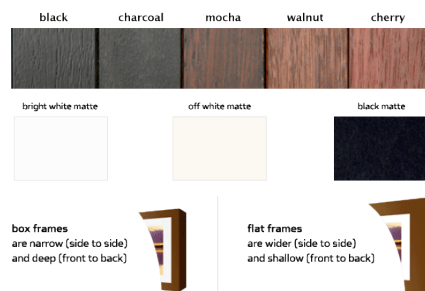

Finely-crafted custom frames create stunning prints. Frames are crafted from quality timbers in a range of finishes. A white, off-white or black matte surrounds the print to emphasize the artist's work and bring the piece to life. Premium ultra-clear perspex in front provides a superior finish and means the piece is lighter and easier for you to move without breaking. Frames are available in a range of colours, and two styles.